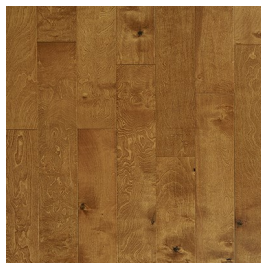

## Cottage Creek Collection

Engineered Birch · Hand scraped  
Ideal for active households  
Low gloss hardwood at an affordable price

Cottage Creek—Amaretto

ASFVGA09  
Gainesboro

ASFVC06  
Maple Leaf

ASFV503  
Sassafras