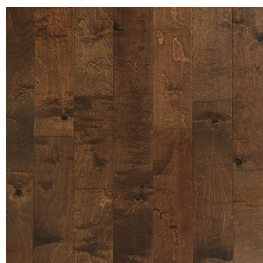

## Cottage Creek Collection

Engineered Birch · Hand scraped  
Ideal for active households  
Low gloss hardwood at an affordable price

Cottage Creek—Amaretto

ASFVGA09  
Gainesboro

ASFVC06  
Maple Leaf

ASFV503  
Sassafras

SL1125PR  
Sierra

ASFVA07  
Amaretto

SL1125AT  
Antique

SL1125SA  
Driftwood

ASFVCA04  
Cappuccino

A Z A L E A  
L A N E

# Cottage Creek Collection

Product Specifications

<b>Construction</b>	Engineered
<b>Species</b>	Birch
<b>Dimensions</b>	5" x Random Length (1' - 4')
<b>Thickness</b>	3/8"
<b>Surface Treatment</b>	Distressed; subtle scraping and chatter marks
<b>Finish</b>	Urethane with aluminum oxide
<b>Gloss Level</b>	Low
<b>Wear layer</b>	1 mm rotary
<b>Edge Details</b>	4 sided micro bevel
<b>Packaging</b>	26.05 sf/carton - Gainesboro, Maple Leaf, Sassafras, Amaretto, Cappuccino 36.38 sf/carton—Antique, Driftwood, Sierra
<b>Installation Method</b>	Glue down, staple down or float
<b>Installation Grade</b>	On, above, below
<b>Warranty</b>	25 yr. residential wear warranty