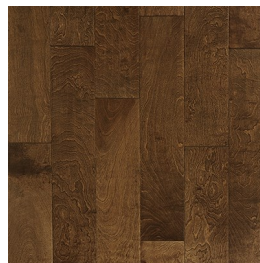

## Cottage Creek Collection

Engineered Birch · Hand scraped  
Ideal for active households  
Low gloss hardwood at an affordable price

Cottage Creek—Amaretto

ASFVGA09  
Gainesboro

ASFVC06  
Maple Leaf

ASFV503  
Sassafras

SL1125PR  
Sierra

ASFVA07  
Amaretto

SL1125AT  
Antique

SL1125SA  
Driftwood

ASFVCA04  
Cappuccino

A Z A L E A  
L A N E

# Cottage Creek Collection

Product Specifications

<b>Construction</b>	Engineered
<b>Species</b>	Birch
<b>Dimensions</b>	5" x Random Length (1' - 4')
<b>Thickness</b>	3/8"
<b>Surface Treatment</b>	Distressed; subtle scraping and chatter marks
<b>Finish</b>	Urethane with aluminum oxide
<b>Gloss Level</b>	Low
<b>Wear layer</b>	1 mm rotary
<b>Edge Details</b>	4 sided micro bevel
<b>Packaging</b>	26.05 sf/carton - Gainesboro, Maple Leaf, Sassafras, Amaretto, Cappuccino 36.38 sf/carton—Antique, Driftwood, Sierra
<b>Installation Method</b>	Glue down, staple down or float
<b>Installation Grade</b>	On, above, below
<b>Warranty</b>	25 yr. residential wear warranty