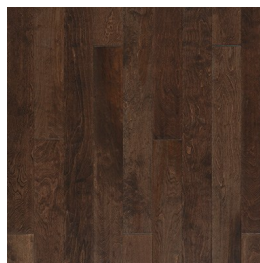

## Cottage Creek Collection

Engineered Birch · Hand scraped  
Ideal for active households  
Low gloss hardwood at an affordable price

Cottage Creek—Amaretto

ASFVGA09  
Gainesboro

ASFVC06  
Maple Leaf

ASFV503  
Sassafras

SL1125PR  
Sierra

ASFVA07  
Amaretto

SL1125AT  
Antique

SL1125SA  
Driftwood

ASFVCA04  
Cappuccino

A Z A L E A  
L A N E

# Cottage Creek Collection

Product Specifications

<b>Construction</b>	Engineered
<b>Species</b>	Birch
<b>Dimensions</b>	5" x Random Length (1' - 4')
<b>Thickness</b>	3/8"
<b>Surface Treatment</b>	Distressed; subtle scraping and chatter marks
<b>Finish</b>	Urethane with aluminum oxide
<b>Gloss Level</b>	Low
<b>Wear layer</b>	1 mm rotary
<b>Edge Details</b>	4 sided micro bevel
<b>Packaging</b>	26.05 sf/carton - Gainesboro, Maple Leaf, Sassafras, Amaretto, Cappuccino 36.38 sf/carton—Antique, Driftwood, Sierra
<b>Installation Method</b>	Glue down, staple down or float
<b>Installation Grade</b>	On, above, below
<b>Warranty</b>	25 yr. residential wear warranty