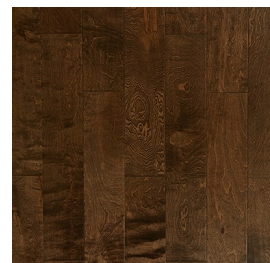

SL1125PR  
Sierra

ASFVA07  
Amaretto

SL1125AT  
Antique

SL1125SA  
Driftwood

ASFVCA04  
Cappuccino

A Z A L E A  
L A N E

# Cottage Creek Collection

Product Specifications

<b>Construction</b>	Engineered
<b>Species</b>	Birch
<b>Dimensions</b>	5" x Random Length (1' - 4')
<b>Thickness</b>	3/8"
<b>Surface Treatment</b>	Distressed; subtle scraping and chatter marks
<b>Finish</b>	Urethane with aluminum oxide
<b>Gloss Level</b>	Low
<b>Wear layer</b>	1 mm rotary
<b>Edge Details</b>	4 sided micro bevel
<b>Packaging</b>	26.05 sf/carton - Gainesboro, Maple Leaf, Sassafras, Amaretto, Cappuccino 36.38 sf/carton—Antique, Driftwood, Sierra
<b>Installation Method</b>	Glue down, staple down or float
<b>Installation Grade</b>	On, above, below
<b>Warranty</b>	25 yr. residential wear warranty